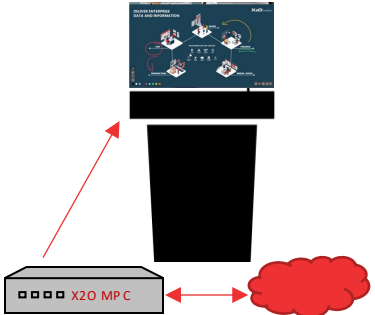

+ LQ Download (0,5 mbps)

1 LQ stream = 70 kbps
3 Thumbnails = 210 kbps
Audio + Data = 200 kbps

+ LQ Upload (0,5 mbps)

Audio + actions = 500 kbps

HARDWARE TOPOGRAPHY

Hardware topography

- Displays
 - Participant wall
 - Whiteboard
 - Confidence wall
- Microphone
 - HQ Room audio
 - Merged audio
 - Ceiling mics & headsets
- Cameras
 - Perspective cameras
 - Room cameras

Room Design Example

In-Room Participants

Confidence Monitor

Optional Touchscreen Lectern Monitor

65" Whiteboard

PORTAL APPS

Portal apps

Collaboration Operator

Used to create meetings, upload content, create polls, move people from seat to seat, operate the live session.

Collaboration Room

Where the students log in to view their session.

Manage Players

Used to see screenshots of live player output and to restart players.