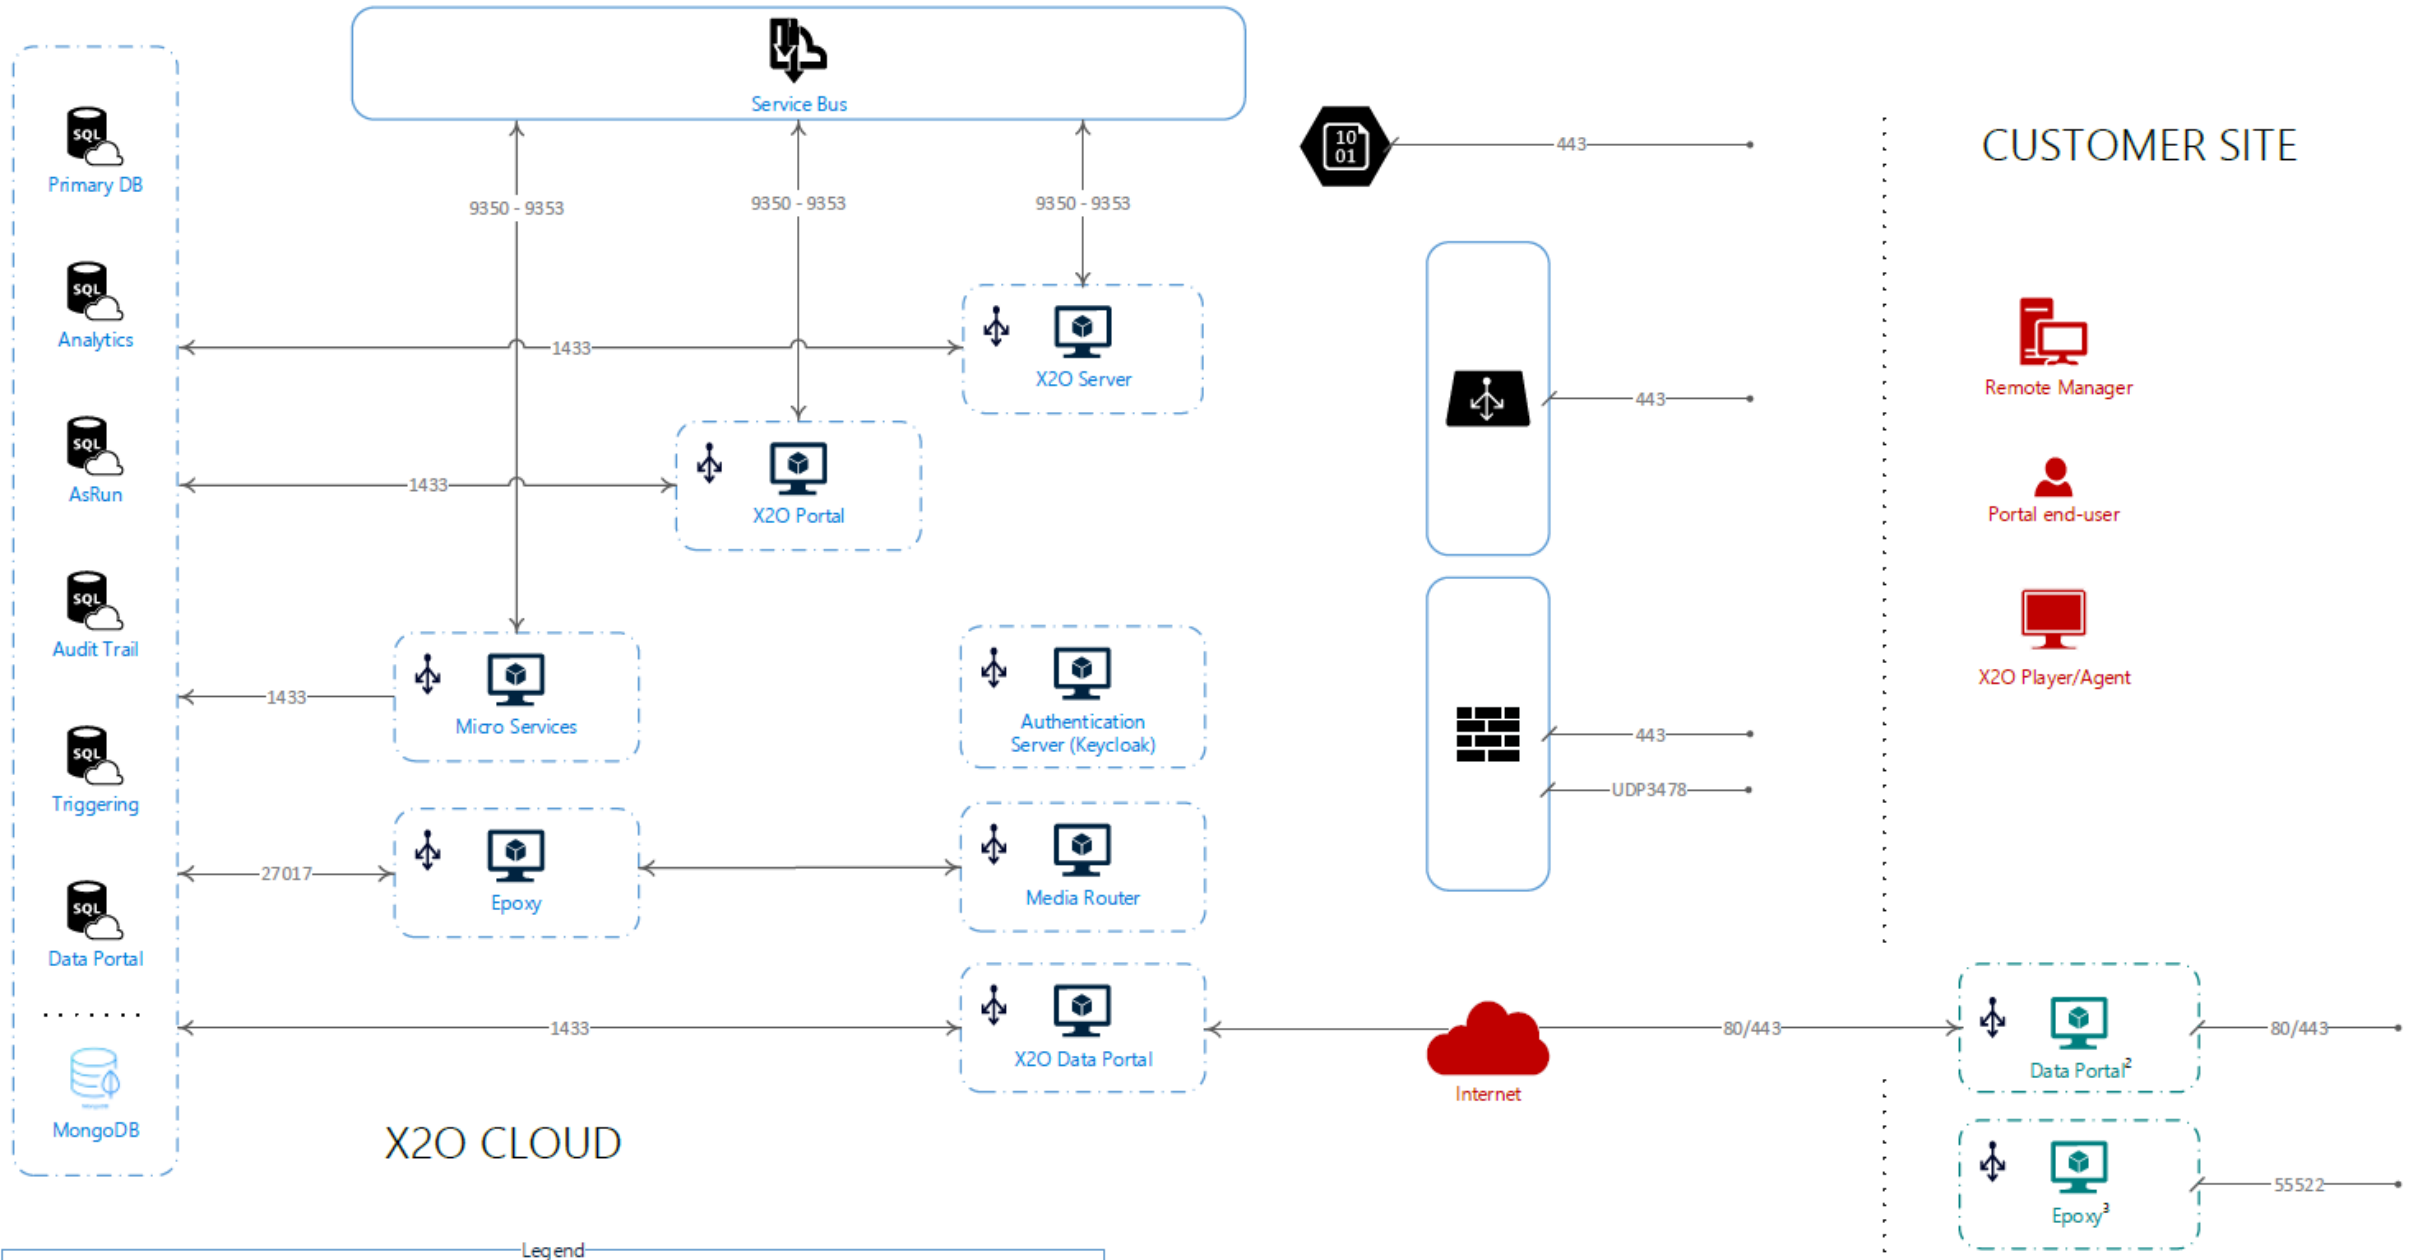

A silhouette of a woman in a business suit stands on the left, holding a tablet. In the center, a desk holds a laptop and a whiteboard. On the right, a chair is partially visible. The background is a large window with a city skyline at dusk.

X20 | media
A *STRATACACHE* COMPANY

Collaboration Room Administrator

TODAY'S SCHEDULE

- + System Architecture**
Network topography and requirements
- + Hardware topography**
Display, Audio, Camera
- + Portal apps**
Users, Players, Channels
- + Common issues**
Troubleshooting HW and SW

SYSTEM ARCHITECTURE

Cloud-based SAAS

- EMEA Cloud
- NA Cloud

² On-premise Data Portal is recommended and may optionally connect to the X2O Cloud (requires SHA-2 2048 bit SSL certificate)

³ On-premise Epoxy Messaging Server is optional

Ports

Protocol	Port	Purpose
TCP	80/443	Room UI and fallback mechanism for WebRTC streams
TCP	55580	Edge Device (Optional)
UDP	53	
UDP	80/443	
UDP	3478	WebRTC Streams

Bandwidth requirements (Download)

- +** **32 remote participants**
32 x 1,5 mbps = 48 mbps
- +** **Confidence monitor**
3 x 1,5 mbps = 4,5 mbps
- +** **Screenshare**
1 x 1,5 mbps = 1,5 mbps
- +** **Total**
Approx 54 mbps