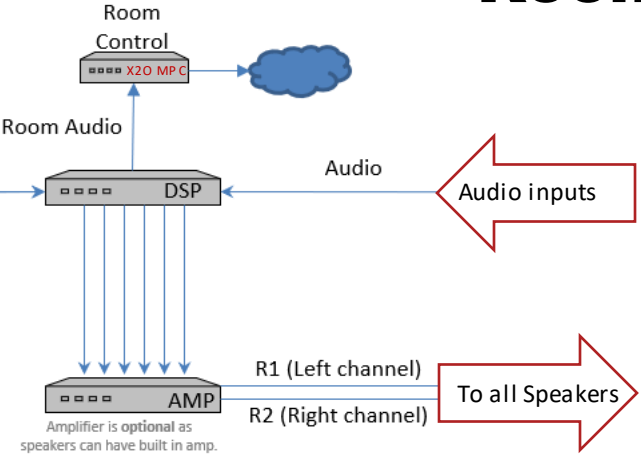

+ LQ Download (0,5 mbps)

1 LQ stream = 70 kbps
3 Thumbnails = 210 kbps
Audio + Data = 200 kbps

+ LQ Upload (0,5 mbps)

Audio + actions = 500 kbps

HARDWARE TOPOGRAPHY

Hardware topography

- Displays
 - Participant wall
 - Whiteboard
 - Confidence wall
- Microphone
 - HQ Room audio
 - Merged audio
 - Ceiling mics & headsets
- Cameras
 - Perspective cameras
 - Room cameras

Room Design Example

In-Room Participants

Confidence Monitor

Optional Touchscreen Lectern Monitor

65" Whiteboard

PORTAL APPS

Portal apps

Collaboration Operator

Used to create meetings, upload content, create polls, move people from seat to seat, operate the live session.

Collaboration Room

Where the students log in to view their session.

Manage Players

Used to see screenshots of live player output and to restart players.