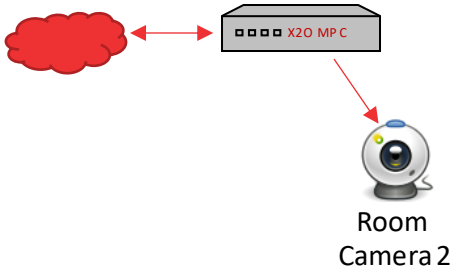

In-Room Participants