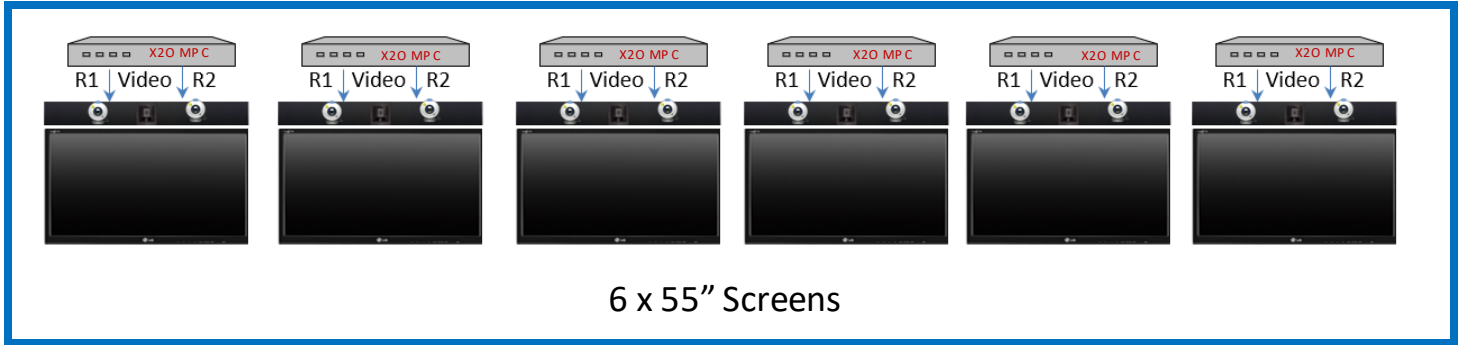

+ LQ Download (0,5 mbps)

1 LQ stream = 70 kbps
3 Thumbnails = 210 kbps
Audio + Data = 200 kbps

+ LQ Upload (0,5 mbps)

Audio + actions = 500 kbps

HARDWARE TOPOGRAPHY

Hardware topography

- Displays
 - Participant wall
 - Whiteboard
 - Confidence wall
- Microphone
 - HQ Room audio
 - Merged audio
 - Ceiling mics & headsets
- Cameras
 - Perspective cameras
 - Room cameras

Room Design Example

In-Room Participants

Confidence Monitor

Optional Touchscreen Lectern Monitor

65" Whiteboard

PORTAL APPS

Portal apps

Collaboration Operator